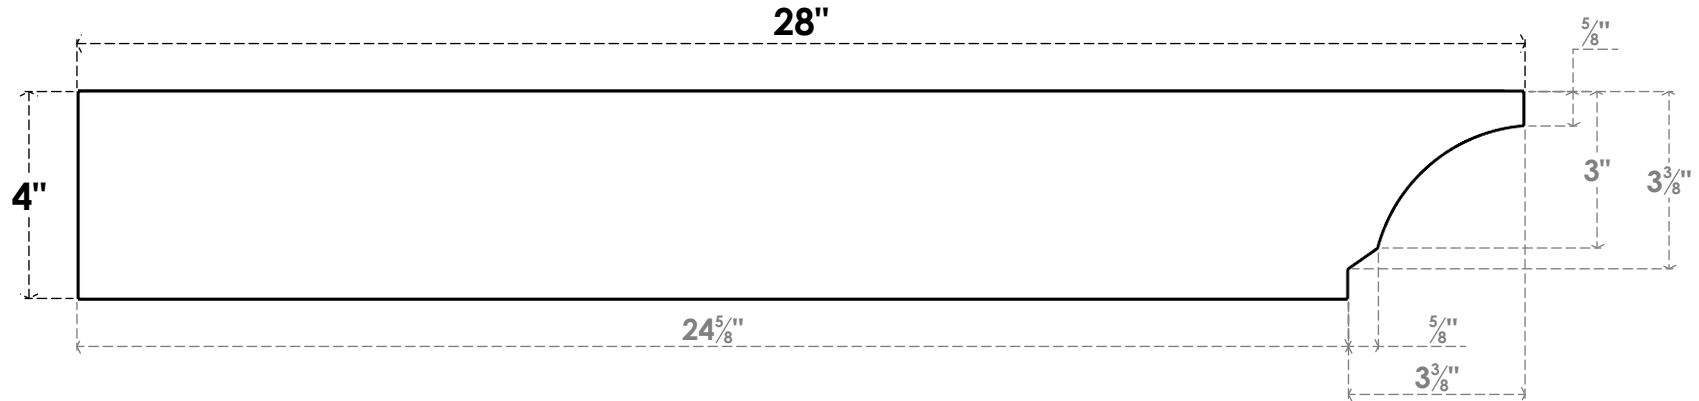

ITEM NUMBER: RFTURO060X04000X28000X004MOA00RCPR

6"W X 4"H X 28"L TIMBERTHANE ROUGH CEDAR MOAB FAUX WOOD OPEN RAFTER TAIL, 4"L END, PRIMED TAN

SIDE PROFILE

FRONT PROFILE

ISOMETRIC

GENERATED DATE : 03/02/2023