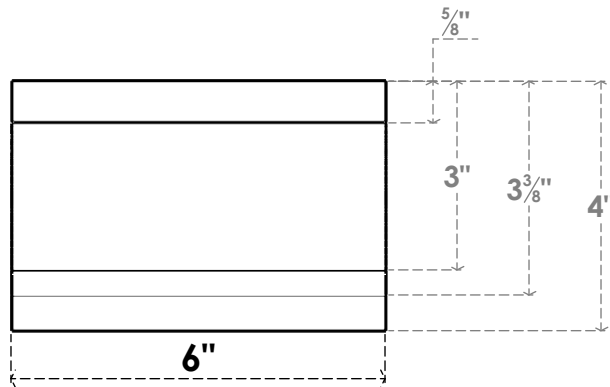

ITEM NUMBER: RFTURO060X04000X28000X004MOA00RCPR

6"W X 4"H X 28"L TIMBERTHANE ROUGH CEDAR MOAB FAUX WOOD OPEN RAFTER TAIL, 4"L END, PRIMED TAN

SIDE PROFILE

FRONT PROFILE

ISOMETRIC

GENERATED DATE : 03/02/2023