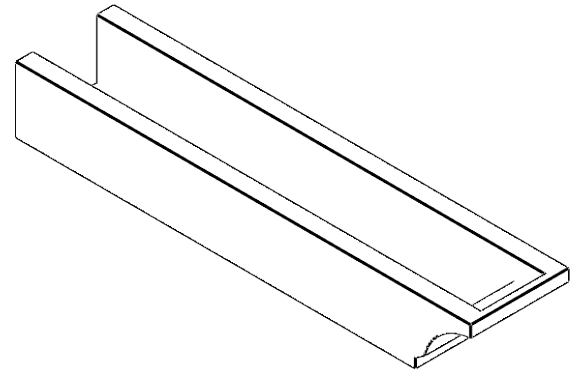

ITEM NUMBER: RFTURO060X04000X28000X004MOA00RCPR

6"W X 4"H X 28"L TIMBERTHANE ROUGH CEDAR MOAB FAUX WOOD OPEN RAFTER TAIL, 4"L END, PRIMED TAN

SIDE PROFILE

FRONT PROFILE

ISOMETRIC

GENERATED DATE : 03/02/2023

EKENA MILLWORK
 2300 WEST MAIN ST.
 CLARKSVILLE, TX 75426
 TOLL FREE: 866-607-0453
 WWW.EKENAMILLWORK.COM

NOTES

1. INSTALLATION TO BE COMPLETED IN ACCORDANCE WITH MANUFACTURER'S SPECIFICATIONS.
2. DRAWING MAY NOT BE TO SCALE
3. THIS DRAWING IS INTENDED FOR DESIGN AND PLANNING PURPOSES ONLY.
4. ALL INFORMATION CONTAINED HEREIN WAS CURRENT AT THE TIME OF DEVELOPMENT BUT MUST BE REVIEWED AND APPROVED BY THE PRODUCT MANUFACTURER TO BE CONSIDERED ACCURATE.
5. TIMBERTHANE ARCHITECTURAL PRODUCTS ARE MADE FROM HIGH DENSITY URETHANE AND COME FACTORY PRIMED